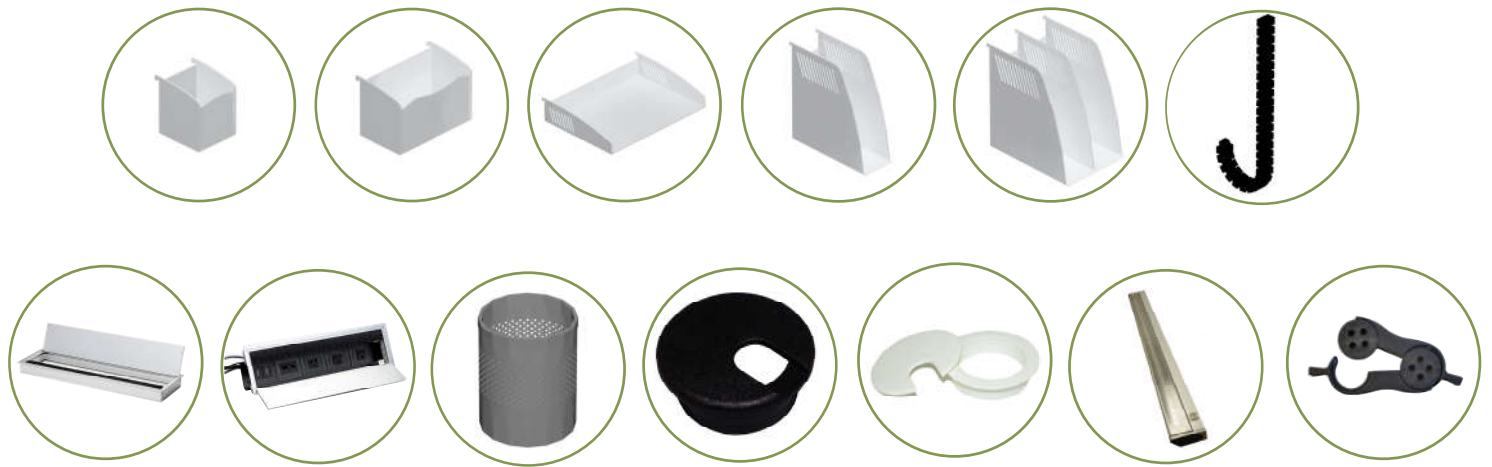

Universal Accessories

Products	Dimensions	Weight	SKU	List Price
Single Cube Designer White	2 ⁷ / ₈ W x 3 ³ / ₁₆ D x 3 ³ / ₄ H	1 lbs	5CSDASCWH	\$26
Double Cube Designer White	5 ⁵ / ₈ W x 3 ³ / ₁₆ D x 3 ³ / ₄ H	2 lbs	5CSDADCWH	\$36
Horizontal Paper Tray Designer White	12 ¹ / ₄ W x 9 ¹ / ₄ D x 2 ¹ / ₂ H	2 lbs	5CSDASHTWH	\$31
Vertical Paper Tray Designer White	3 ⁵ / ₈ W x 9 ¹ / ₄ D x 2 ¹ / ₂ H	3 lbs	5CSDASVTWH	\$38
Dual Vertical Paper Tray Designer White	7 ¹ / ₄ W x 9 ¹ / ₄ D x 9 ³ / ₁₆ H	3 lbs	5CSDADVTWH	\$65
Wire Management Snake, Black	12 ¹ / ₄ W x 9 ¹ / ₄ D x 2 ¹ / ₂ H	10 lbs	5CSDWMSBK	\$105
Non-Powered 16" Grommet	3 ⁵ / ₈ W x 9 ¹ / ₄ D x 2 ¹ / ₂ H	12 lbs	5CSDG16SL	\$146
Grommet 9" Power	12 ¹ / ₄ W x 9 ¹ / ₄ D x 2 ¹ / ₂ H	10 lbs	5CSDG9RP2D62SL	\$321
Grommet 16" Power	3 ⁵ / ₈ W x 9 ¹ / ₄ D x 2 ¹ / ₂ H	15 lbs	5CSDG16RP3D62UP2SL	\$441
Waste Basket Designer Gray	12 ¹ / ₄ W x 9 ¹ / ₄ D x 2 ¹ / ₂ H	15 lbs	5CSDAWBSV	\$98
2" Black Grommet	2 ³ / ₈ W x ³ / ₄ H	1 lbs	4GROM2BK	\$11
2" White Grommet	2 ³ / ₈ W x ³ / ₄ H	1 lbs	4GROM2WH	\$11
Task Lights	24W x 3D x 2H	2 lbs	TASKL	\$204
Ganging Brackets	6 ¹ / ₂ W x 2 D x ¹ / ₂ H	1 lbs	5CSDGBIBK	\$22

GATEWAY office furniture